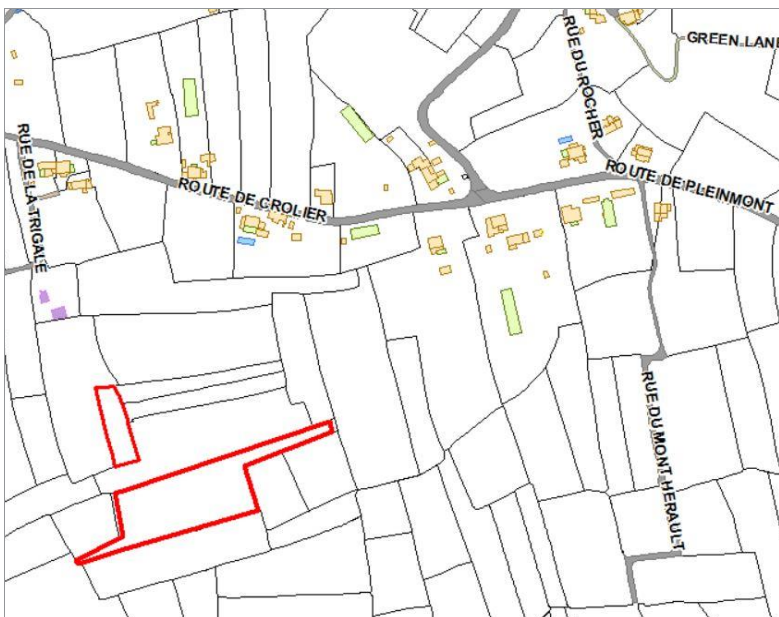

## Le Petit Crolier Fields Rue de la Trigale, Torteval,

**Price: £55,000** **Sole Agent Agricultural Fields**

2 fields measuring a total of 1.96 acres

To arrange a viewing please call **236039** | [www.cooperbrouard.com](http://www.cooperbrouard.com)

2 agricultural fields measuring a total of 1.96 acres (5 vergee 4 perch) located on the Torteval cliff tops enclosed by low earthbanks. The fields are of good quality with a natural slope, well drained with good vehicular access.

**Finding the property:** Travelling along Route De Pleinmont, head straight onto Route De Crolier and take the first left onto Rue De La Trigale and the fields are approached off the track straight ahead.